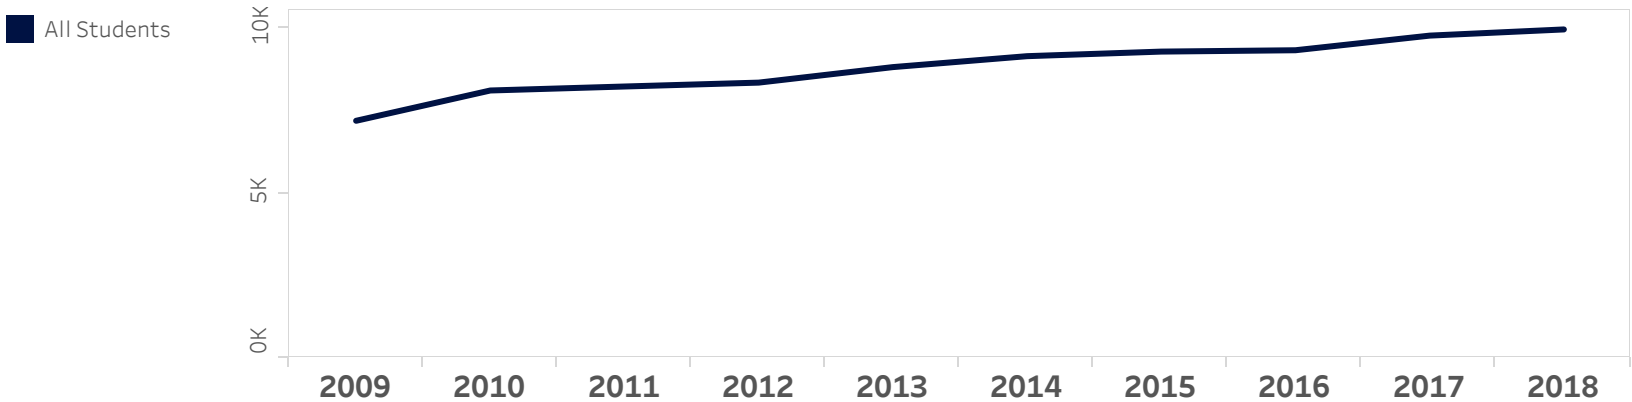

CHOOSE AN INSTITUTION EMCC	CHOOSE A TIME PERIOD Fall 45th Day	CHOOSE A MEASURE Unduplicated Headcount	CHOOSE A DIMENSION All Students

Fall 45th Day Unduplicated Headcount by All Students - EMCC

	2009	2010	2011	2012	2013	2014	2015	2016	2017	2018
All Students	7,202	8,122	8,243	8,361	8,832	9,164	9,303	9,344	9,788	9,976
Total	7,202	8,122	8,243	8,361	8,832	9,164	9,303	9,344	9,788	9,976

Fall 45th Day Unduplicated Headcount Distribution by All Students - EMCC

	2009	2010	2011	2012	2013	2014	2015	2016	2017	2018
All Students	100.0%	100.0%	100.0%	100.0%	100.0%	100.0%	100.0%	100.0%	100.0%	100.0%
Total	100.0%	100.0%	100.0%	100.0%	100.0%	100.0%	100.0%	100.0%	100.0%	100.0%

Source: Official Fall 45th Day EMCC Unduplicated Headcount as reported by the colleges.