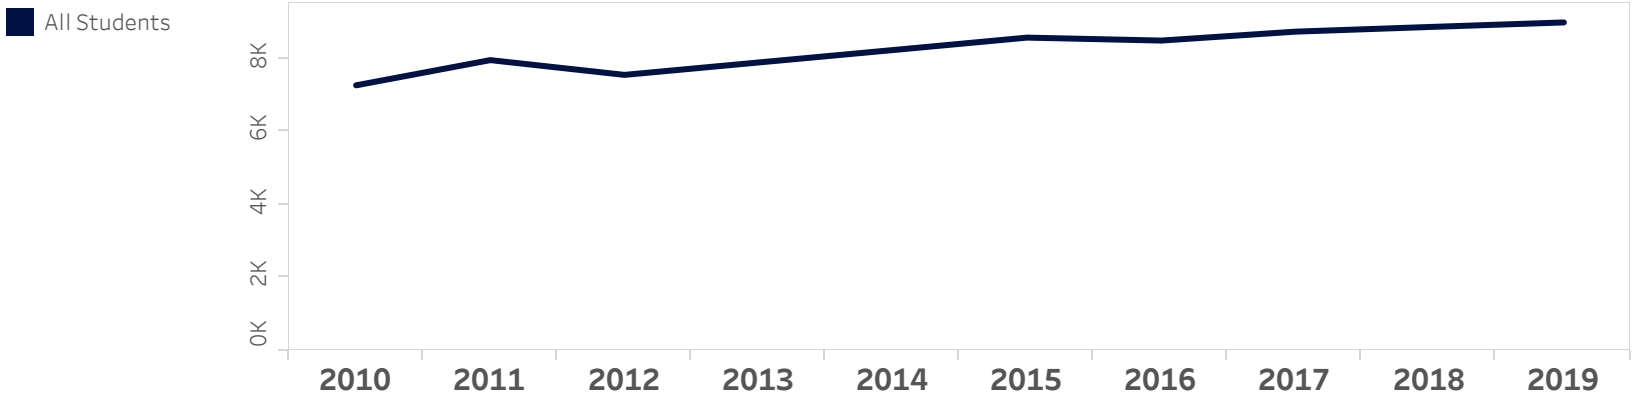

CHOOSE AN INSTITUTION EMCC	CHOOSE A TIME PERIOD Spring 45th Day	CHOOSE A MEASURE Unduplicated Headcount	CHOOSE A DIMENSION All Students
-------------------------------	---	--	------------------------------------

### Spring 45th Day Unduplicated Headcount by All Students - EMCC

	2010	2011	2012	2013	2014	2015	2016	2017	2018	2019
All Students	7,269	7,959	7,555	7,895	8,234	8,575	8,494	8,738	8,866	8,990
Total	7,269	7,959	7,555	7,895	8,234	8,575	8,494	8,738	8,866	8,990