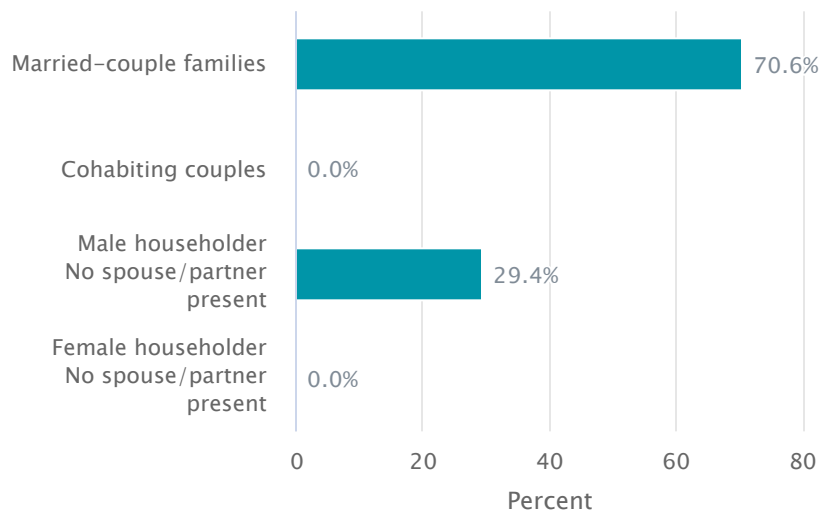

Marital status

Among persons 15 and older, 71.4 percent of males and 100.0 percent of females are currently married.

Population 15 years and over	Males	Females
Never married	28.6	0.0
Now married, except separated	71.4	100.0
Separated	0.0	0.0
Widowed	0.0	0.0
Divorced	0.0	0.0

Grandparents and grandchildren

In Tonopah CDP, Arizona, 0 grandparents lived with their grandchildren under 18 years old. Of those grandparents, **** percent were responsible for the basic needs of their grandchildren.