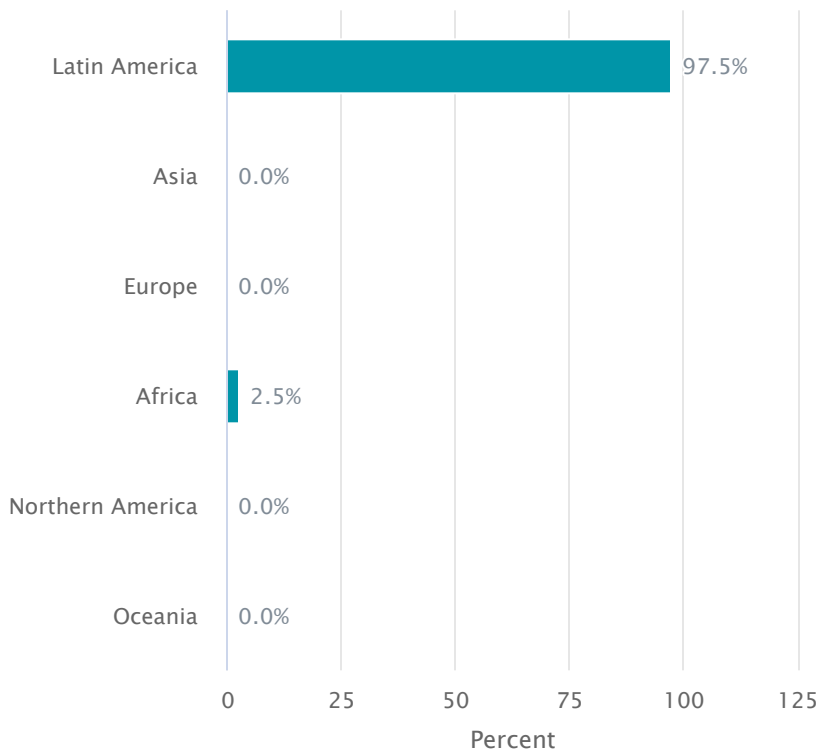

Nativity and Foreign Born

In 2015-2019, an estimated 76.3 percent of the people living in Tolleson city, Arizona were U.S. natives. 52.7 percent of the Tolleson city, Arizona population were living in the state where they were born.

Approximately 23.7 percent of Tolleson city, Arizona residents in 2015-2019 were foreign-born. 45.0 percent of foreign born were naturalized U.S. citizens and an estimated 95.0 percent entered the country before the year 2010.

Foreign-born residents of Tolleson city, Arizona come from different parts of the world. The bar graph below displays the percentage of foreign born from each world region of birth in 2015-2019 for Tolleson city, Arizona.

Region of Birth for the Foreign-Born Population in Tolleson city, Arizona in 2015-2019