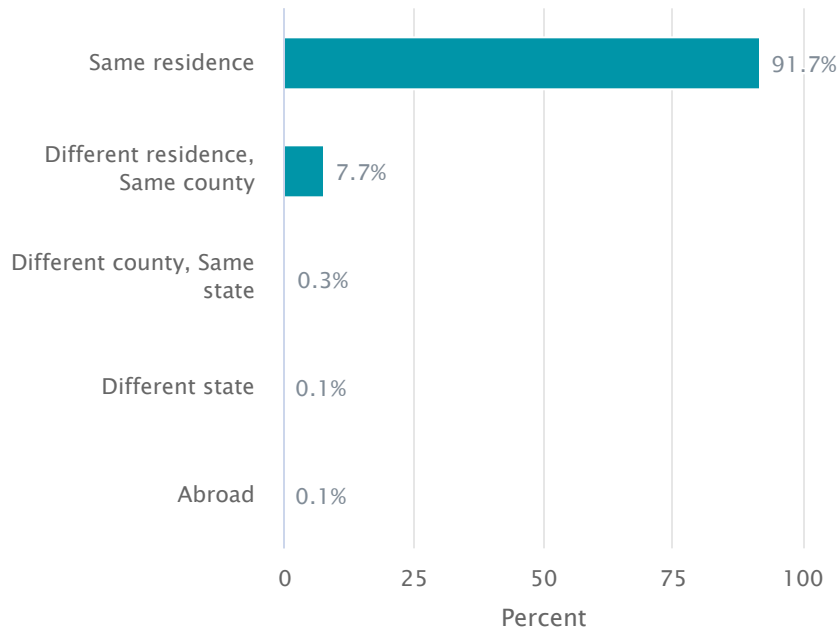

Geographic Mobility

In 2015-2019, 91.7 percent of the people at least one year old living in Tolleson city, Arizona were living in the same residence one year earlier.

Geographic Mobility of Residents of Tolleson city, Arizona in 2015-2019