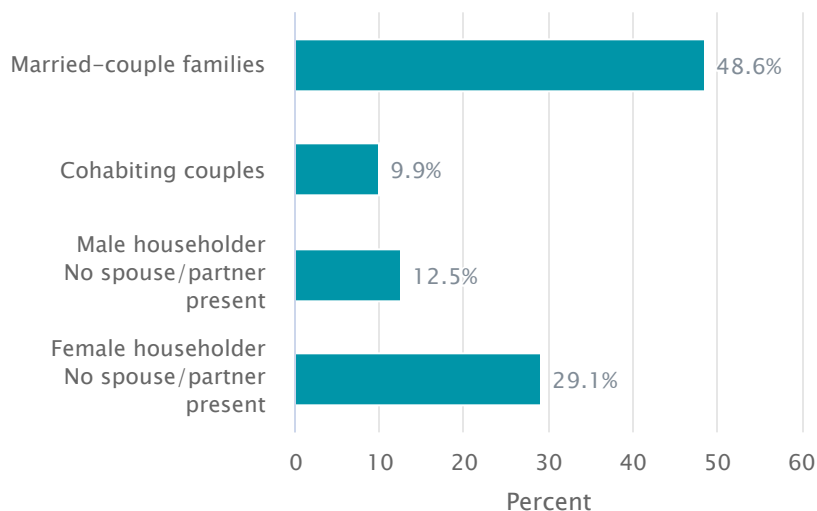

American Community Survey

2015–2019 ACS 5-Year Narrative Profile Tolleson City, Arizona

Loading 

Households and Families

In 2015-2019, there were 2,046 households in Tolleson city, Arizona. The average household size was 3.54 people.

Married-couple households made up 48.6 percent of the households in Tolleson city, Arizona while cohabiting couple households made up 9.9 percent of households. Female householder families with no spouse or partner present and own children under 18 years were 14.5 percent of all households, while 3.9 percent of households were male householder families with no spouse or partner present and own children under 18 years. Of people living alone, 3.0 percent were male householders, and 5.2 percent were female householders, for a total of 8.2 percent of all households.

In Tolleson city, Arizona, 48.5 percent of all households have one or more people under the age of 18; 27.2 percent of all households have one or more people 65 years and over.

Types of Households in Tolleson city, Arizona in 2015-2019

Marital status

Among persons 15 and older, 55.8 percent of males and 44.6 percent of females are currently married.

Population 15 years and over	Males	Females
Never married	32.2	33.7
Now married, except separated	55.8	44.6
Separated	2.5	1.4
Widowed	1.0	7.9
Divorced	8.4	12.4