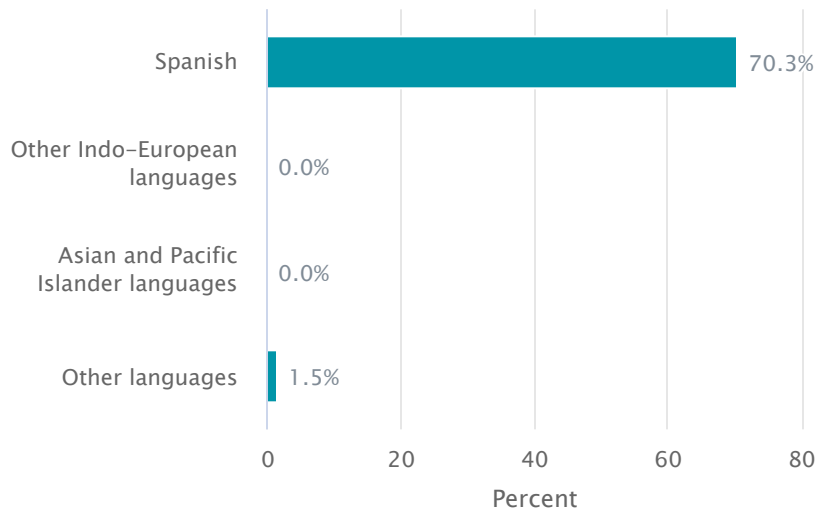

Language

Among people at least five years old living in Tolleson city, Arizona in 2015-2019, 71.8 percent spoke a language other than English at home. Spanish was spoken by 70.3 percent of people at least five years old; 20.8 percent reported that they did not speak English "very well."

Percent of the Population 5 years and over who Speak a Language other than English in Tolleson city, Arizona in 2015-2019