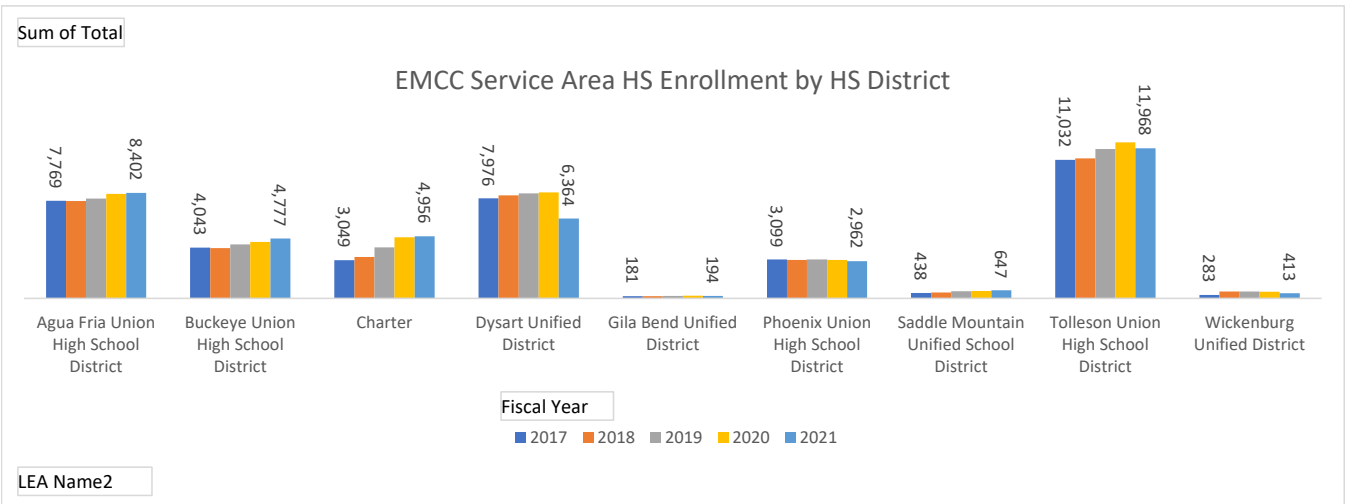

EMCC Feeder School High School Enrollment

Source: Arizona Department of Education - <https://www.azed.gov/accountability-research/data/>

		2017	2018	2019	2020	2021
Agua Fria Union High School District	Agua Fria High School	1,667	1,761	1,830	1,818	1,687
	Canyon View High School			449	960	1,432
	Desert Edge High School	1,764	1,695	1,647	1,654	1,731
	Millennium High School	2,347	2,287	2,136	2,110	1,907
	Verrado High School	1,991	2,023	1,902	1,796	1,645
Buckeye Union High School District	Buckeye Union High School	1,518	1,486	1,573	1,653	1,669
	BUHSD Institute of Online Learning					21
	Estrella Foothills High School	1,063	1,066	1,118	1,130	1,156
Charter	Youngker High School	1,462	1,462	1,602	1,716	1,931
	Arizona Agribusiness & Equine Center - Estrella	480	400	466	493	485
	Arizona Preparatory Academy	102	347	690	1,289	1,523
	BASIS Goodyear	186	217	273	262	277
	E-Institute at Avondale	65	65	80	73	48
	E-Institute at Buckeye	61	52	43	56	44
	Estrella High School	279	225	271	227	144
	Great Hearts Academies - Archway Trivium West	541	536	534	540	530
	Odyssey Institute for Advanced and International Studies	1,175	1,305	1,518	1,726	1,753
	Skyview High School	160	162	184	204	152
Dysart Unified District	Dysart High School	1,625	1,642	1,640	1,611	1,109
	Shadow Ridge High School	2,109	2,180	2,217	2,194	1,882
	Valley Vista High School	2,568	2,592	2,621	2,653	1,986
	Willow Canyon High School	1,674	1,799	1,897	1,983	1,387
Gila Bend Unified District	Gila Bend High School	181	178	192	206	194
Phoenix Union High School District	Trevor Browne High School	3,099	3,068	3,108	3,070	2,962
Saddle Mountain Unified School District	Tonopah Valley High School	438	471	566	594	647
Tolleson Union High School District	Copper Canyon High School	2,334	2,378	2,423	2,285	2,018
	La Joya Community High School	2,287	2,245	2,340	2,197	1,981
	Sierra Linda High School	1,853	1,810	1,867	1,891	1,780
	Tolleson Union High School	2,170	2,311	2,366	2,215	1,960
	University High School			477	485	438
	West Point High School				1,117	1,919
	Westview High School	2,388	2,406	2,440	2,242	1,872
Wickenburg Unified District	Wickenburg High School	283	550	540	528	413