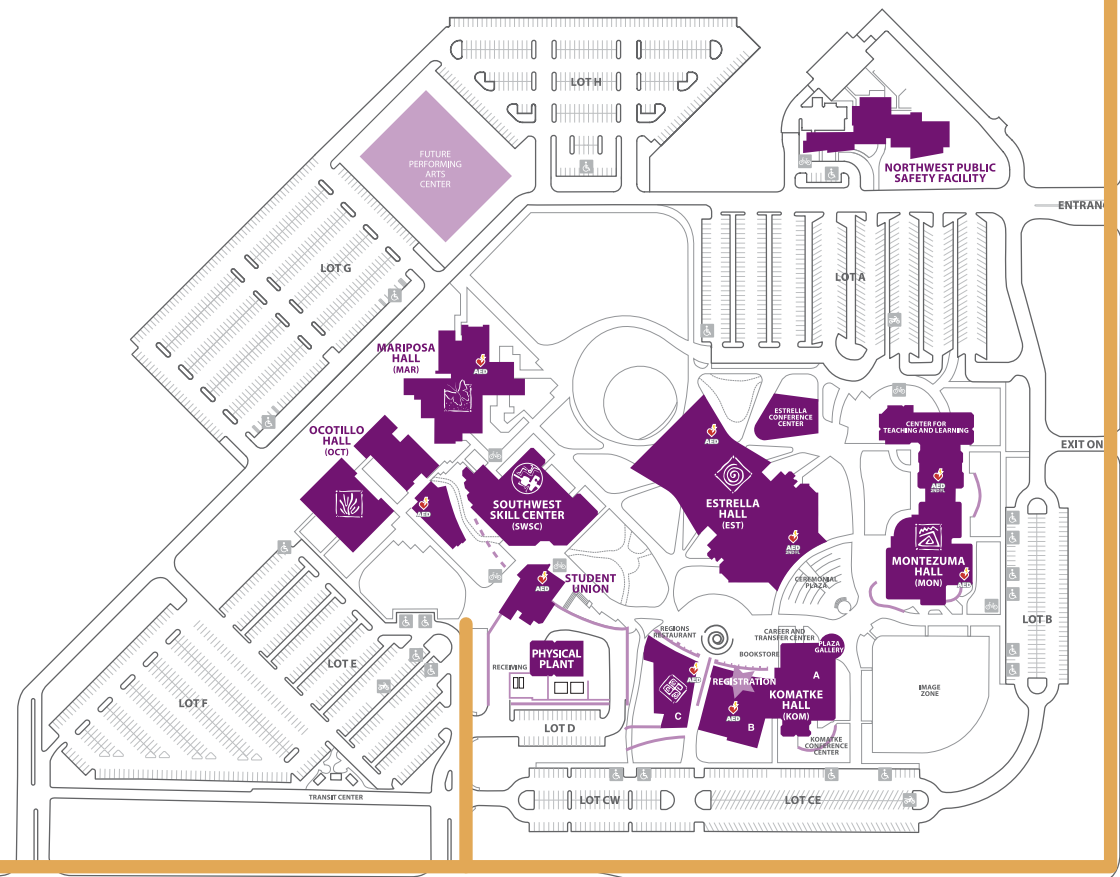

ESTRELLA MOUNTAIN COMMUNITY COLLEGE

EXERCISE MAP OUTER LOOP

1.99 MILES

R.I.D. CANAL

ENTRANCE

ENTRANCE

THOMAS ROAD

DYSART ROAD