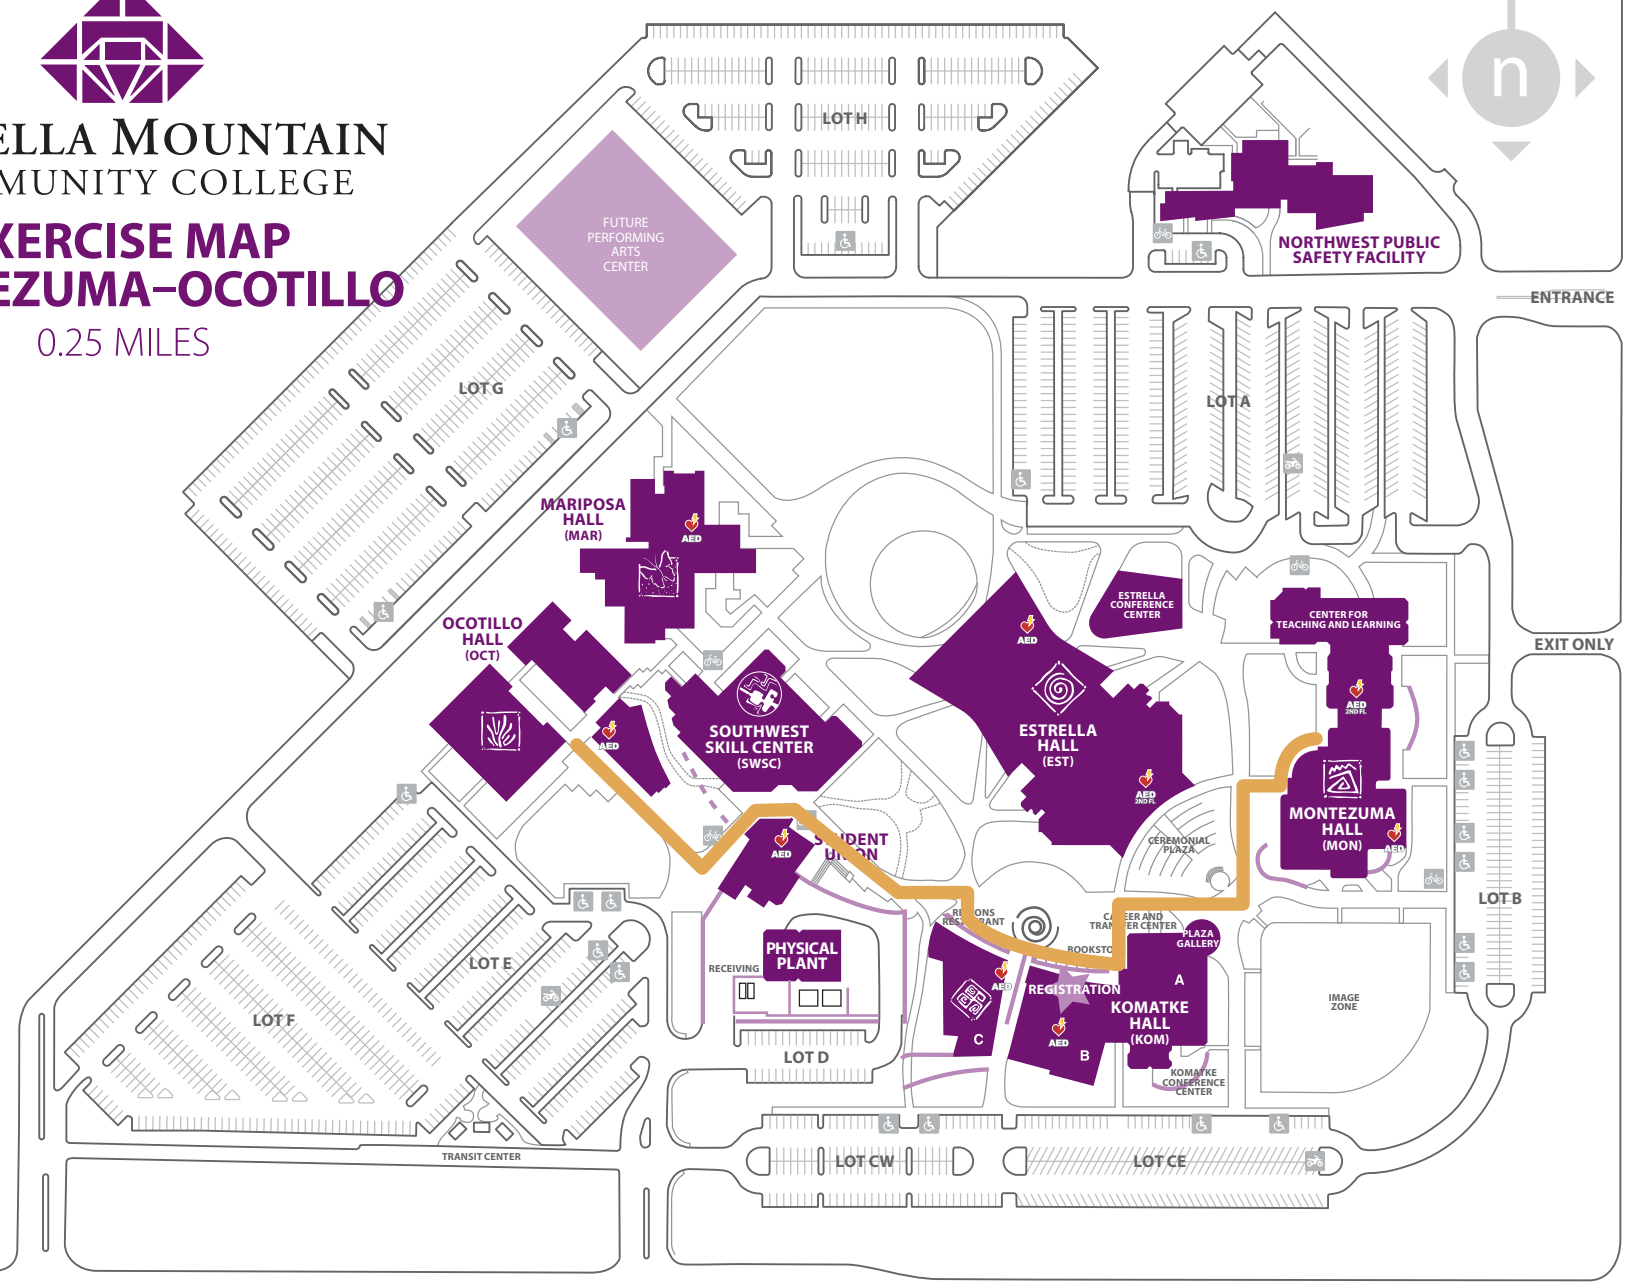

ESTRELLA MOUNTAIN COMMUNITY COLLEGE

EXERCISE MAP MONTEZUMA-OCOTILLO

0.25 MILES

ENTRANCE

ENTRANCE

THOMAS ROAD

DYSART ROAD

ENTRANCE

EXIT ONLY