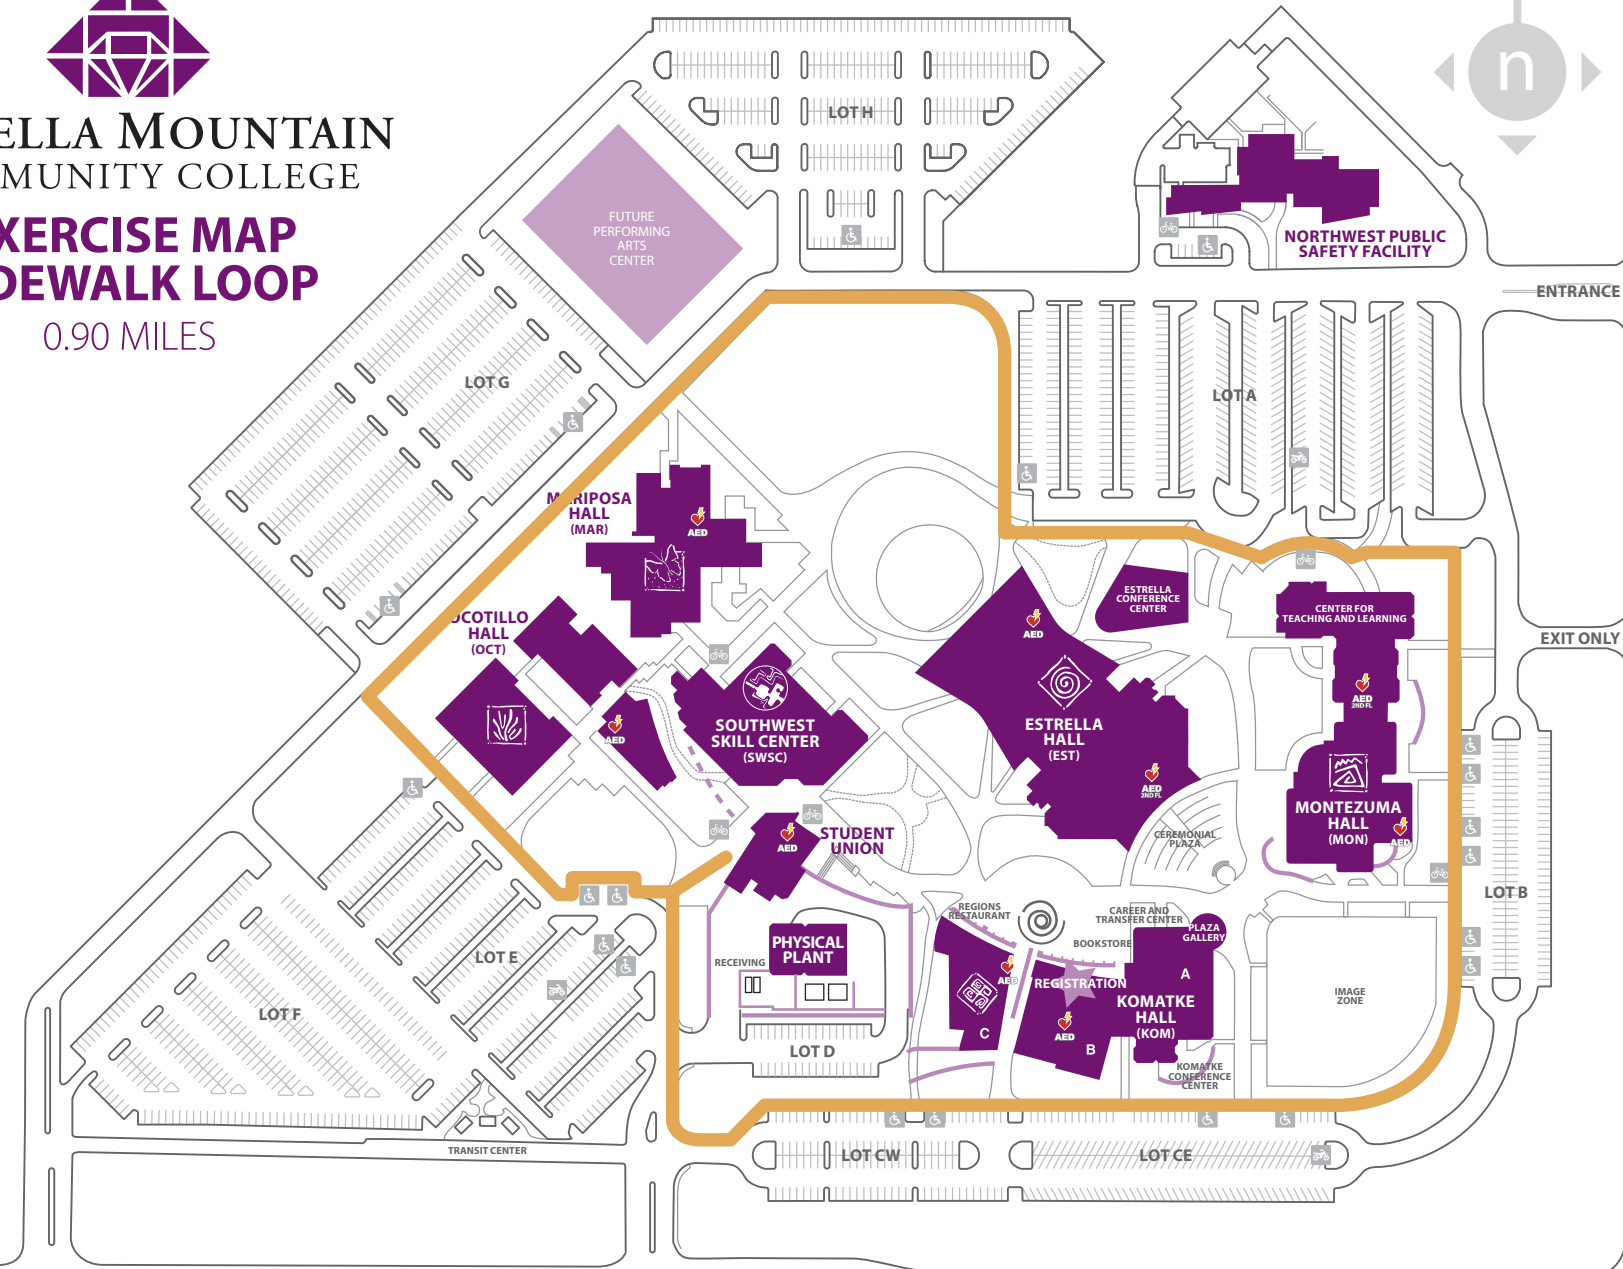

ESTRELLA MOUNTAIN COMMUNITY COLLEGE

EXERCISE MAP SIDEWALK LOOP

0.90 MILES

ENTRANCE

ENTRANCE

THOMAS ROAD

DYSART ROAD

ENTRANCE

EXIT ONLY