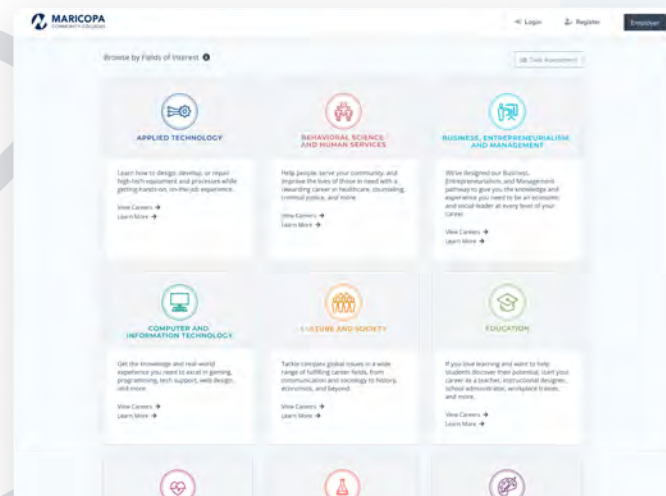

Find Your Pathway with Maricopa Community Colleges Pipeline AZ

With Maricopa Community Colleges Pipeline AZ, you can complete an **interest assessment** to identify potential careers, **explore your career interests**, and find education and training options that will help you **develop the skills** you need to achieve your career goals.

Your Pathway

See Where Your Skills and Passions Lead

Take the assessment:

mccd.pipelineaz.com

Quick Start Guide: Match With Your **Perfect Career**

- 1 Register at  mcccd.pipelineaz.com**
You'll be able to save searches, build your resume, and add skills that you earn in your Maricopa Community Colleges program.
- 2 Take the Interests Assessment**
See how your passions and skills match up to over 750 high-demand Arizona career pathways in just 5 minutes!
- 3 Build Your Job Match Profile**
To start exploring opportunities tailored to your ideal career path, add your education, past work experience and any additional skills to your Job Match Profile.
- 4 Explore Career Pathways & Opportunities**
With your profile setup, you'll get matches for work-based learning opportunities. Upon completion of your program, you will get matched to jobs in the market.
- 5 Coordinate With Your Coach**
Work with your career coach or advisor at Maricopa to tailor your educational goals to your ideal career pathway.