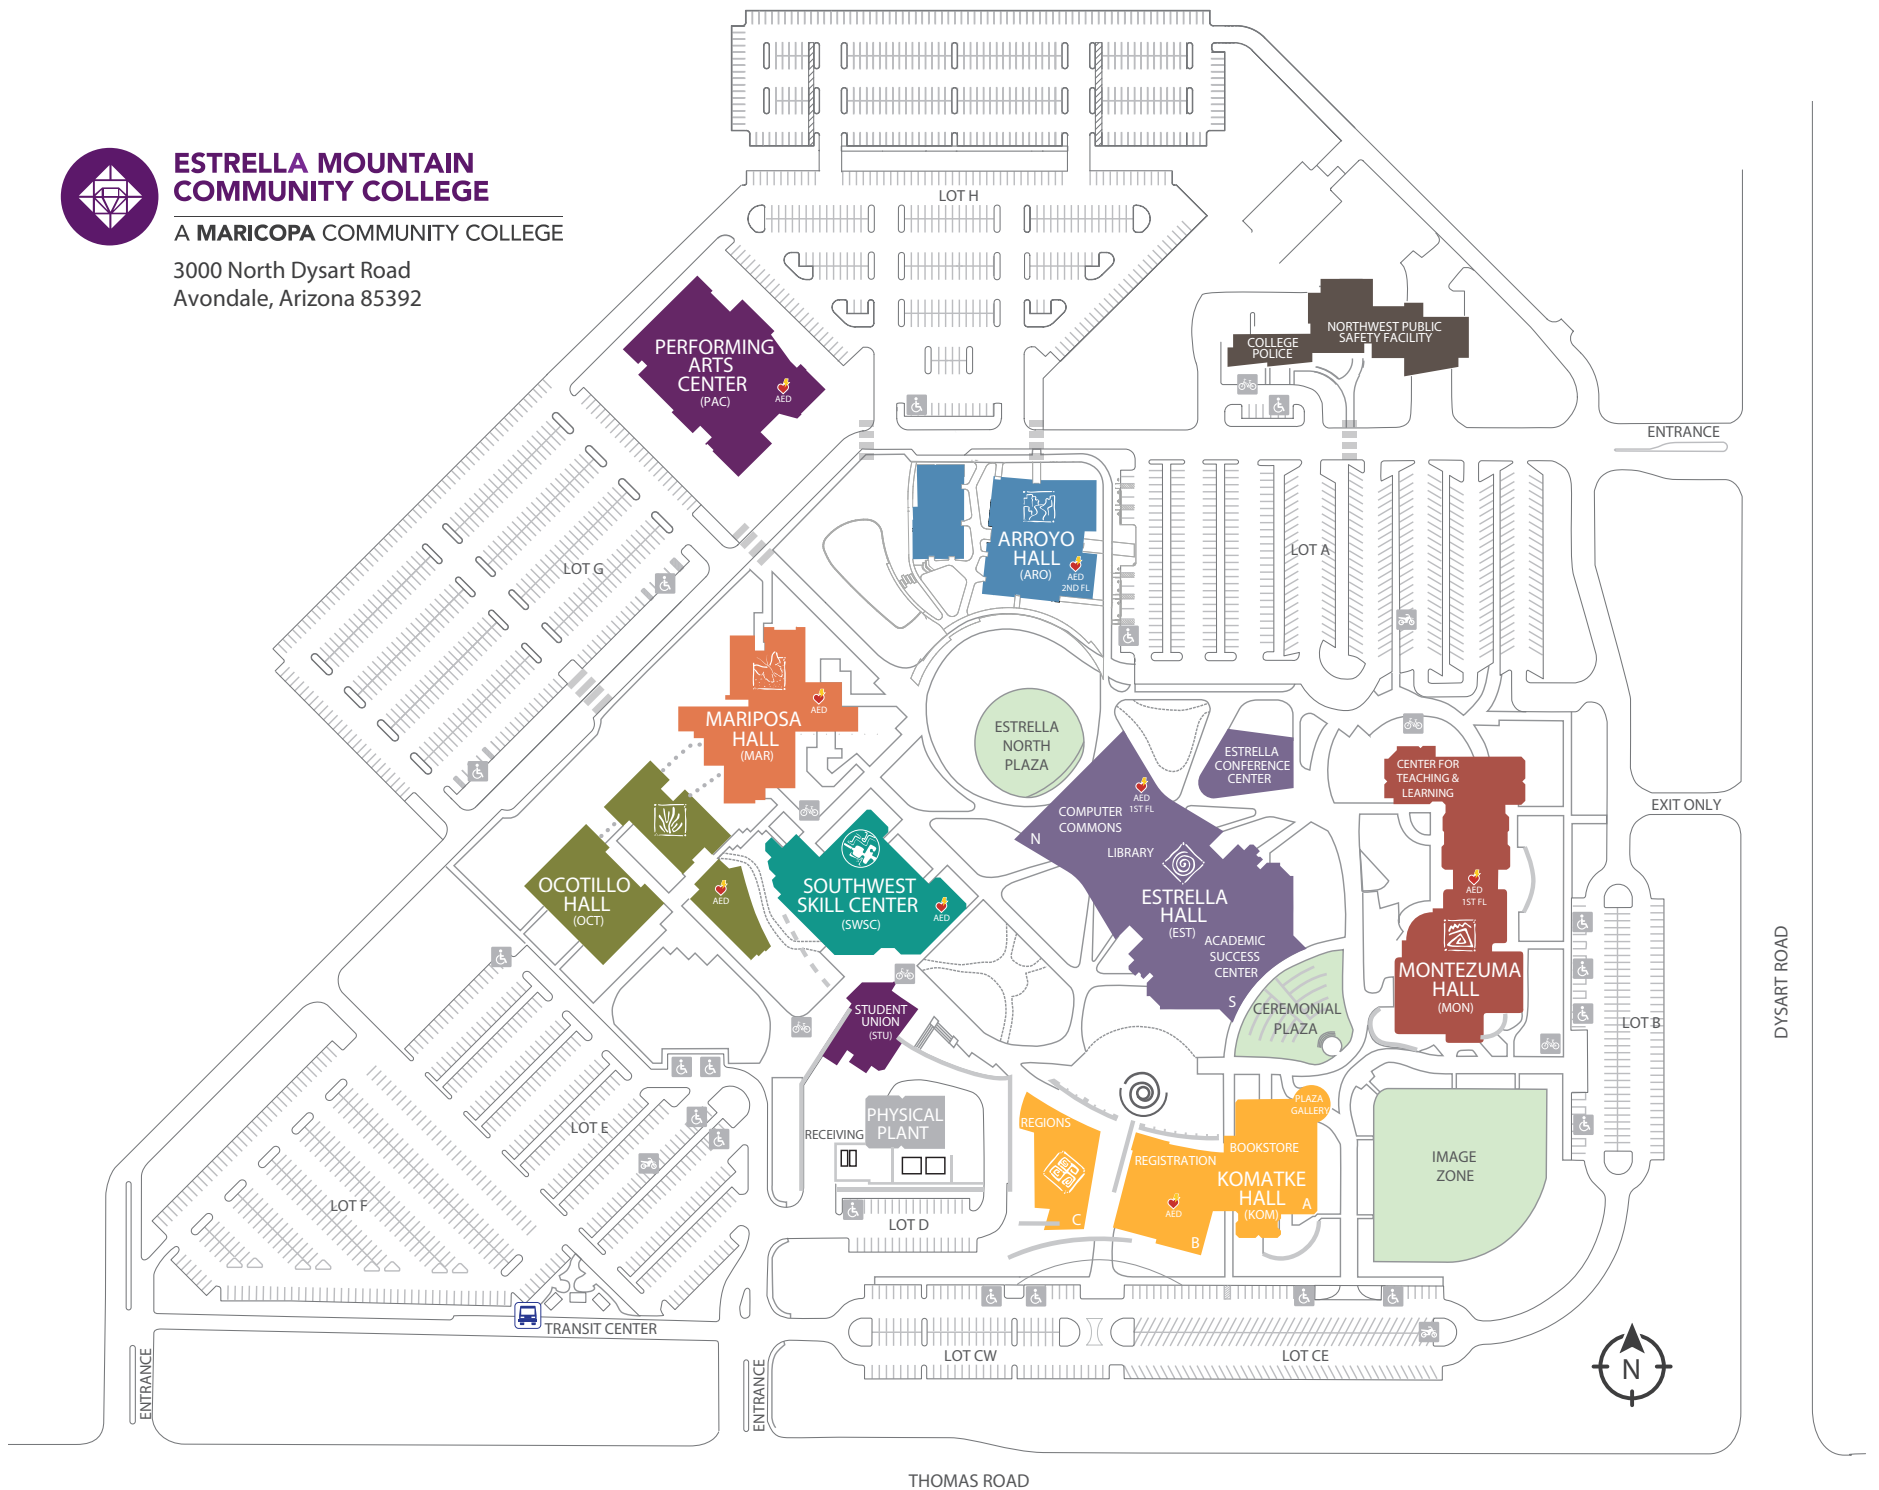

ESTRELLA MOUNTAIN COMMUNITY COLLEGE

A MARICOPA COMMUNITY COLLEGE

3000 North Dysart Road
Avondale, Arizona 85392

THOMAS ROAD

DYSART ROAD